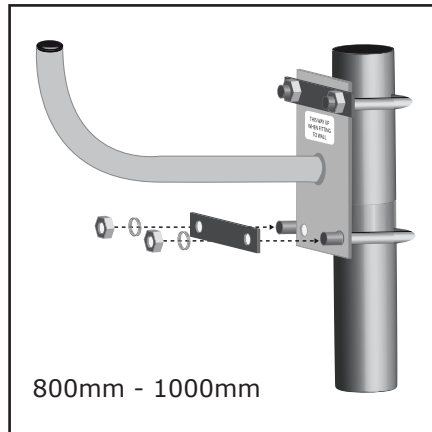

OUTDOOR MIRROR WITH J-BRACKET INSTALLATION GUIDE

1. Decide the appropriate place to site the mirror to give maximum vision.
2. Fix J-Bracket to wall or ceiling using suitable mounting hardware (ie: screws, bolts). Allowing enough room to slide the mirror on to the J-Bracket.
3. Unscrew the adaptor from the J-Bracket. Thread the adaptor into the back of the mirror.
4. Peel protective film off around the immediate edge of the mirror.
5. Slide the adaptor and mirror over the J-Bracket and adjust mirror to the desired position.
Note: For outdoor installation - make sure the ventilation hole is on the bottom of the mirror to drain any moisture.
6. Tighten the locking bolt on the adaptor securely.
7. When the mirror is securely in position, totally remove the protective film from the mirror.

CONVEX MIRROR SHOP

Victoria
Australia

contactus@convexmirror.com.au
www.convexmirror.com.au

1800-802-506

POLE ACCESSORY PACK INSTALLATION GUIDE

- 300mm, 450mm and 600mm Mirror Size:** Hold the U-Bolts around the pole. Thread the U-Bolts **around** the J-Bracket and through the U-Bolt Flat plate.

800mm - 1000mm Mirror Size: Hold the U-Bolts around the pole. Thread the U-Bolts **through one side** of the J-Bracket and through the U-Bolt Flat plate.
- Thread the washers and nuts onto the U-Bolt and tighten.
- Unscrew the adaptor from the J-Bracket. Thread the adaptor into the back of the mirror.
- Peel protective film off around the immediate edge of the mirror.
- Slide the adaptor and mirror over the J-Bracket and adjust the mirror to the desired position. **Note:** make sure the vent hole is at the bottom of the mirror to drain any moisture.
- Tighten the locking bolt on the adaptor securely.
- When the mirror is securely in position, totally remove the protective film from the mirror. (**Note:** U-Bolt Kits are not supplied with this model. Purchase separately.)