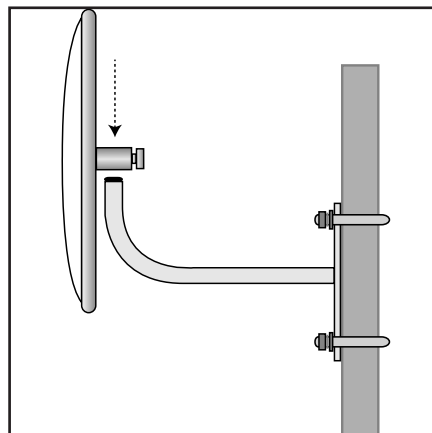

OUTDOOR MIRROR WITH J-BRACKET INSTALLATION GUIDE

1. Decide the appropriate place to site the mirror to give maximum vision.
2. Fix J-Bracket to wall or ceiling using suitable mounting hardware (ie: screws, bolts). Allowing enough room to slide the mirror on to the J-Bracket.
3. Unscrew the adaptor from the J-Bracket. Thread the adaptor into the back of the mirror.
4. Peel protective film off around the immediate edge of the mirror.
5. Slide the adaptor and mirror over the J-Bracket and adjust mirror to the desired position.
Note: For outdoor installation - make sure the ventilation hole is on the bottom of the mirror to drain any moisture.
6. Tighten the locking bolt on the adaptor securely.
7. When the mirror is securely in position, totally remove the protective film from the mirror.

CONVEX MIRROR SHOP

Victoria
Australia

contactus@convexmirror.com.au
www.convexmirror.com.au

1800-802-506

POLE ACCESSORY PACK INSTALLATION GUIDE

- 300mm, 450mm and 600mm Mirror Size:** Hold the U-Bolts around the pole. Thread the U-Bolts **around** the J-Bracket and through the U-Bolt Flat plate.

800mm - 1000mm Mirror Size: Hold the U-Bolts around the pole. Thread the U-Bolts **through one side** of the J-Bracket and through the U-Bolt Flat plate.
- Thread the washers and nuts onto the U-Bolt and tighten.
- Unscrew the adaptor from the J-Bracket. Thread the adaptor into the back of the mirror.
- Peel protective film off around the immediate edge of the mirror.
- Slide the adaptor and mirror over the J-Bracket and adjust the mirror to the desired position. **Note:** make sure the vent hole is at the bottom of the mirror to drain any moisture.
- Tighten the locking bolt on the adaptor securely.
- When the mirror is securely in position, totally remove the protective film from the mirror. (**Note:** U-Bolt Kits are not supplied with this model. Purchase separately.)