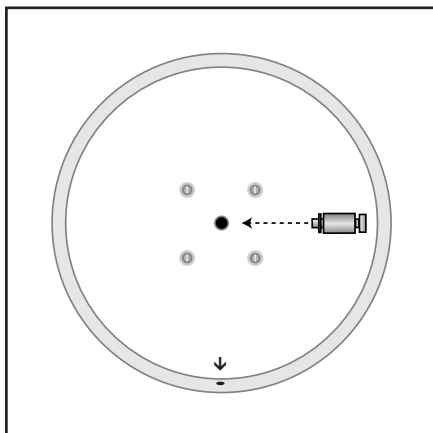

OUTDOOR MIRROR WITH J-BRACKET INSTALLATION GUIDE

1. Decide the appropriate place to site the mirror to give maximum vision.
2. Fix J-Bracket to wall or ceiling using suitable mounting hardware (ie: screws, bolts). Allowing enough room to slide the mirror on to the J-Bracket.
3. Unscrew the adaptor from the J-Bracket. Thread the adaptor into the back of the mirror.
4. Peel protective film off around the immediate edge of the mirror.
5. Slide the adaptor and mirror over the J-Bracket and adjust mirror to the desired position.
Note: For outdoor installation - make sure the ventilation hole is on the bottom of the mirror to drain any moisture.
6. Tighten the locking bolt on the adaptor securely.
7. When the mirror is securely in position, totally remove the protective film from the mirror.

CONVEX MIRROR SHOP

Victoria
Australia

contactus@convexmirror.com.au
www.convexmirror.com.au

1800-802-506

POLE ACCESSORY PACK INSTALLATION GUIDE

- 300mm, 450mm and 600mm Mirror Size:** Hold the U-Bolts around the pole. Thread the U-Bolts **around** the J-Bracket and through the U-Bolt Flat plate.

800mm - 1000mm Mirror Size: Hold the U-Bolts around the pole. Thread the U-Bolts **through one side** of the J-Bracket and through the U-Bolt Flat plate.
- Thread the washers and nuts onto the U-Bolt and tighten.
- Unscrew the adaptor from the J-Bracket. Thread the adaptor into the back of the mirror.
- Peel protective film off around the immediate edge of the mirror.
- Slide the adaptor and mirror over the J-Bracket and adjust the mirror to the desired position. **Note:** make sure the vent hole is at the bottom of the mirror to drain any moisture.
- Tighten the locking bolt on the adaptor securely.
- When the mirror is securely in position, totally remove the protective film from the mirror. (**Note:** U-Bolt Kits are not supplied with this model. Purchase separately.)