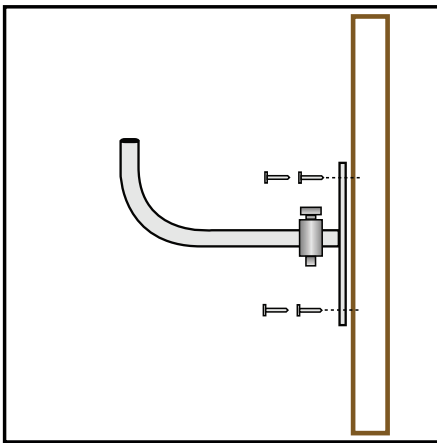

OUTDOOR MIRROR WITH J-BRACKET INSTALLATION GUIDE

1. Decide the appropriate place to site the mirror to give maximum vision.
2. Fix J-Bracket to wall or ceiling using suitable mounting hardware (ie: screws, bolts). Allowing enough room to slide the mirror on to the J-Bracket.
3. Unscrew the adaptor from the J-Bracket. Thread the adaptor into the back of the mirror.
4. Peel protective film off around the immediate edge of the mirror.
5. Slide the adaptor and mirror over the J-Bracket and adjust mirror to the desired position.
Note: For outdoor installation - make sure the ventilation hole is on the bottom of the mirror to drain any moisture.
6. Tighten the locking bolt on the adaptor securely.
7. When the mirror is securely in position, totally remove the protective film from the mirror.

CONVEX MIRROR SHOP

Victoria
Australia

contactus@convexmirror.com.au
www.convexmirror.com.au

1800-802-506

POLE ACCESSORY PACK INSTALLATION GUIDE

- 300mm, 450mm and 600mm Mirror Size:** Hold the U-Bolts around the pole. Thread the U-Bolts **around** the J-Bracket and through the U-Bolt Flat plate.

800mm - 1000mm Mirror Size: Hold the U-Bolts around the pole. Thread the U-Bolts **through one side** of the J-Bracket and through the U-Bolt Flat plate.
- Thread the washers and nuts onto the U-Bolt and tighten.
- Unscrew the adaptor from the J-Bracket. Thread the adaptor into the back of the mirror.
- Peel protective film off around the immediate edge of the mirror.
- Slide the adaptor and mirror over the J-Bracket and adjust the mirror to the desired position. **Note:** make sure the vent hole is at the bottom of the mirror to drain any moisture.
- Tighten the locking bolt on the adaptor securely.
- When the mirror is securely in position, totally remove the protective film from the mirror. (**Note:** U-Bolt Kits are not supplied with this model. Purchase separately.)