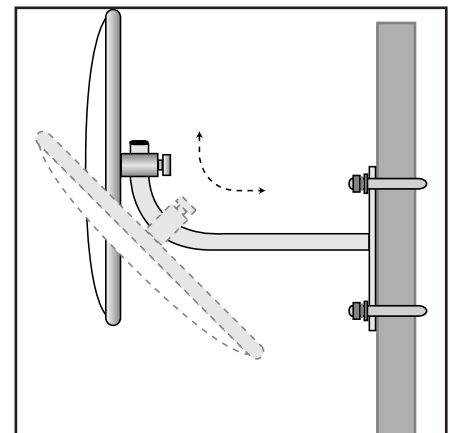

OUTDOOR MIRROR WITH J-BRACKET INSTALLATION GUIDE

1. Decide the appropriate place to site the mirror to give maximum vision.
2. Fix J-Bracket to wall or ceiling using suitable mounting hardware (ie: screws, bolts). Allowing enough room to slide the mirror on to the J-Bracket.
3. Unscrew the adaptor from the J-Bracket. Thread the adaptor into the back of the mirror.
4. Peel protective film off around the immediate edge of the mirror.
5. Slide the adaptor and mirror over the J-Bracket and adjust mirror to the desired position.
Note: For outdoor installation - make sure the ventilation hole is on the bottom of the mirror to drain any moisture.
6. Tighten the locking bolt on the adaptor securely.
7. When the mirror is securely in position, totally remove the protective film from the mirror.

CONVEX MIRROR SHOP

Victoria
Australia

contactus@convexmirror.com.au
www.convexmirror.com.au

1800-802-506

POLE ACCESSORY PACK INSTALLATION GUIDE

- 300mm, 450mm and 600mm Mirror Size:** Hold the U-Bolts around the pole. Thread the U-Bolts **around** the J-Bracket and through the U-Bolt Flat plate.

800mm - 1000mm Mirror Size: Hold the U-Bolts around the pole. Thread the U-Bolts **through one side** of the J-Bracket and through the U-Bolt Flat plate.
- Thread the washers and nuts onto the U-Bolt and tighten.
- Unscrew the adaptor from the J-Bracket. Thread the adaptor into the back of the mirror.
- Peel protective film off around the immediate edge of the mirror.
- Slide the adaptor and mirror over the J-Bracket and adjust the mirror to the desired position. **Note:** make sure the vent hole is at the bottom of the mirror to drain any moisture.
- Tighten the locking bolt on the adaptor securely.
- When the mirror is securely in position, totally remove the protective film from the mirror. (**Note:** U-Bolt Kits are not supplied with this model. Purchase separately.)