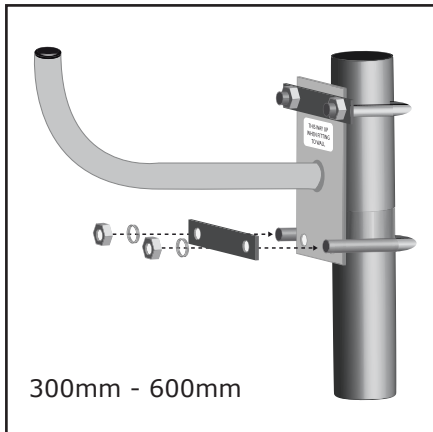

OUTDOOR MIRROR WITH J-BRACKET INSTALLATION GUIDE

1. Decide the appropriate place to site the mirror to give maximum vision.
2. Fix J-Bracket to wall or ceiling using suitable mounting hardware (ie: screws, bolts). Allowing enough room to slide the mirror on to the J-Bracket.
3. Unscrew the adaptor from the J-Bracket. Thread the adaptor into the back of the mirror.
4. Peel protective film off around the immediate edge of the mirror.
5. Slide the adaptor and mirror over the J-Bracket and adjust mirror to the desired position.
Note: For outdoor installation - make sure the ventilation hole is on the bottom of the mirror to drain any moisture.
6. Tighten the locking bolt on the adaptor securely.
7. When the mirror is securely in position, totally remove the protective film from the mirror.

CONVEX MIRROR SHOP

Victoria
Australia

contactus@convexmirror.com.au
www.convexmirror.com.au

1800-802-506

POLE ACCESSORY PACK INSTALLATION GUIDE

- 300mm, 450mm and 600mm Mirror Size:** Hold the U-Bolts around the pole. Thread the U-Bolts **around** the J-Bracket and through the U-Bolt Flat plate.

800mm - 1000mm Mirror Size: Hold the U-Bolts around the pole. Thread the U-Bolts **through one side** of the J-Bracket and through the U-Bolt Flat plate.
- Thread the washers and nuts onto the U-Bolt and tighten.
- Unscrew the adaptor from the J-Bracket. Thread the adaptor into the back of the mirror.
- Peel protective film off around the immediate edge of the mirror.
- Slide the adaptor and mirror over the J-Bracket and adjust the mirror to the desired position. **Note:** make sure the vent hole is at the bottom of the mirror to drain any moisture.
- Tighten the locking bolt on the adaptor securely.
- When the mirror is securely in position, totally remove the protective film from the mirror. (**Note:** U-Bolt Kits are not supplied with this model. Purchase separately.)