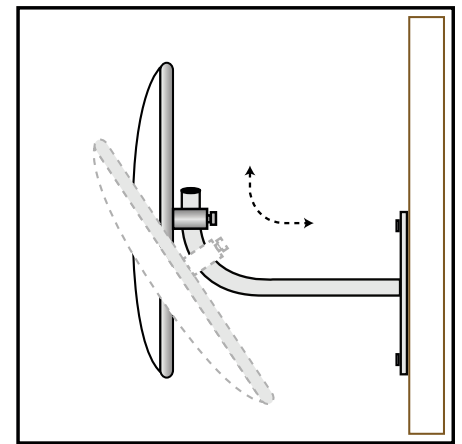

OUTDOOR MIRROR WITH J-BRACKET INSTALLATION GUIDE

1. Decide the appropriate place to site the mirror to give maximum vision.
2. Fix J-Bracket to wall or ceiling using suitable mounting hardware (ie: screws, bolts). Allowing enough room to slide the mirror on to the J-Bracket.
3. Unscrew the adaptor from the J-Bracket. Thread the adaptor into the back of the mirror.
4. Peel protective film off around the immediate edge of the mirror.
5. Slide the adaptor and mirror over the J-Bracket and adjust mirror to the desired position.
Note: For outdoor installation - make sure the ventilation hole is on the bottom of the mirror to drain any moisture.
6. Tighten the locking bolt on the adaptor securely.
7. When the mirror is securely in position, totally remove the protective film from the mirror.

CONVEX MIRROR SHOP

Victoria
Australia

contactus@convexmirror.com.au
www.convexmirror.com.au

1800-802-506

POLE ACCESSORY PACK INSTALLATION GUIDE

- 300mm, 450mm and 600mm Mirror Size:** Hold the U-Bolts around the pole. Thread the U-Bolts **around** the J-Bracket and through the U-Bolt Flat plate.

800mm - 1000mm Mirror Size: Hold the U-Bolts around the pole. Thread the U-Bolts **through one side** of the J-Bracket and through the U-Bolt Flat plate.
- Thread the washers and nuts onto the U-Bolt and tighten.
- Unscrew the adaptor from the J-Bracket. Thread the adaptor into the back of the mirror.
- Peel protective film off around the immediate edge of the mirror.
- Slide the adaptor and mirror over the J-Bracket and adjust the mirror to the desired position. **Note:** make sure the vent hole is at the bottom of the mirror to drain any moisture.
- Tighten the locking bolt on the adaptor securely.
- When the mirror is securely in position, totally remove the protective film from the mirror. (**Note:** U-Bolt Kits are not supplied with this model. Purchase separately.)