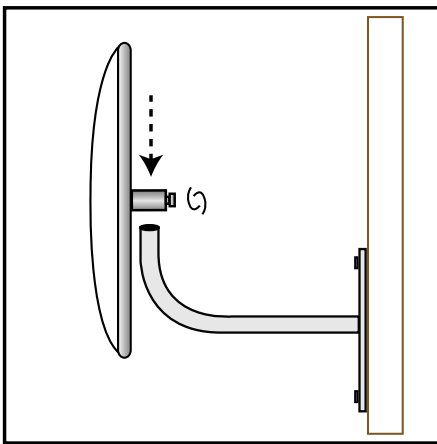

OUTDOOR MIRROR WITH J-BRACKET INSTALLATION GUIDE

1. Decide the appropriate place to site the mirror to give maximum vision.
2. Fix J-Bracket to wall or ceiling using suitable mounting hardware (ie: screws, bolts). Allowing enough room to slide the mirror on to the J-Bracket.
3. Unscrew the adaptor from the J-Bracket. Thread the adaptor into the back of the mirror.
4. Peel protective film off around the immediate edge of the mirror.
5. Slide the adaptor and mirror over the J-Bracket and adjust mirror to the desired position.
Note: For outdoor installation - make sure the ventilation hole is on the bottom of the mirror to drain any moisture.
6. Tighten the locking bolt on the adaptor securely.
7. When the mirror is securely in position, totally remove the protective film from the mirror.

CONVEX MIRROR SHOP

Victoria
Australia

contactus@convexmirror.com.au
www.convexmirror.com.au

1800-802-506

POLE ACCESSORY PACK INSTALLATION GUIDE

- 300mm, 450mm and 600mm Mirror Size:** Hold the U-Bolts around the pole. Thread the U-Bolts **around** the J-Bracket and through the U-Bolt Flat plate.

800mm - 1000mm Mirror Size: Hold the U-Bolts around the pole. Thread the U-Bolts **through one side** of the J-Bracket and through the U-Bolt Flat plate.
- Thread the washers and nuts onto the U-Bolt and tighten.
- Unscrew the adaptor from the J-Bracket. Thread the adaptor into the back of the mirror.
- Peel protective film off around the immediate edge of the mirror.
- Slide the adaptor and mirror over the J-Bracket and adjust the mirror to the desired position. **Note:** make sure the vent hole is at the bottom of the mirror to drain any moisture.
- Tighten the locking bolt on the adaptor securely.
- When the mirror is securely in position, totally remove the protective film from the mirror. (**Note:** U-Bolt Kits are not supplied with this model. Purchase separately.)