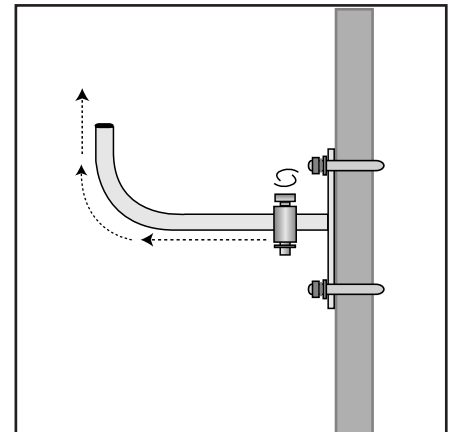

OUTDOOR MIRROR WITH J-BRACKET INSTALLATION GUIDE

1. Decide the appropriate place to site the mirror to give maximum vision.
2. Fix J-Bracket to wall or ceiling using suitable mounting hardware (ie: screws, bolts). Allowing enough room to slide the mirror on to the J-Bracket.
3. Unscrew the adaptor from the J-Bracket. Thread the adaptor into the back of the mirror.
4. Peel protective film off around the immediate edge of the mirror.
5. Slide the adaptor and mirror over the J-Bracket and adjust mirror to the desired position.
Note: For outdoor installation - make sure the ventilation hole is on the bottom of the mirror to drain any moisture.
6. Tighten the locking bolt on the adaptor securely.
7. When the mirror is securely in position, totally remove the protective film from the mirror.

CONVEX MIRROR SHOP

Victoria
Australia

contactus@convexmirror.com.au
www.convexmirror.com.au

1800-802-506

POLE ACCESSORY PACK INSTALLATION GUIDE

- 300mm, 450mm and 600mm Mirror Size:** Hold the U-Bolts around the pole. Thread the U-Bolts **around** the J-Bracket and through the U-Bolt Flat plate.

800mm - 1000mm Mirror Size: Hold the U-Bolts around the pole. Thread the U-Bolts **through one side** of the J-Bracket and through the U-Bolt Flat plate.
- Thread the washers and nuts onto the U-Bolt and tighten.
- Unscrew the adaptor from the J-Bracket. Thread the adaptor into the back of the mirror.
- Peel protective film off around the immediate edge of the mirror.
- Slide the adaptor and mirror over the J-Bracket and adjust the mirror to the desired position. **Note:** make sure the vent hole is at the bottom of the mirror to drain any moisture.
- Tighten the locking bolt on the adaptor securely.
- When the mirror is securely in position, totally remove the protective film from the mirror. (**Note:** U-Bolt Kits are not supplied with this model. Purchase separately.)