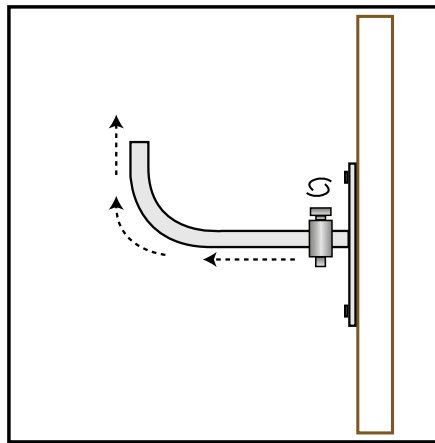

OUTDOOR MIRROR WITH J-BRACKET INSTALLATION GUIDE

1. Decide the appropriate place to site the mirror to give maximum vision.
2. Fix J-Bracket to wall or ceiling using suitable mounting hardware (ie: screws, bolts). Allowing enough room to slide the mirror on to the J-Bracket.
3. Unscrew the adaptor from the J-Bracket. Thread the adaptor into the back of the mirror.
4. Peel protective film off around the immediate edge of the mirror.
5. Slide the adaptor and mirror over the J-Bracket and adjust mirror to the desired position.
Note: For outdoor installation - make sure the ventilation hole is on the bottom of the mirror to drain any moisture.
6. Tighten the locking bolt on the adaptor securely.
7. When the mirror is securely in position, totally remove the protective film from the mirror.

CONVEX MIRROR SHOP

Victoria
Australia

contactus@convexmirror.com.au
www.convexmirror.com.au

1800-802-506

POLE ACCESSORY PACK INSTALLATION GUIDE

- 300mm, 450mm and 600mm Mirror Size:** Hold the U-Bolts around the pole. Thread the U-Bolts **around** the J-Bracket and through the U-Bolt Flat plate.

800mm - 1000mm Mirror Size: Hold the U-Bolts around the pole. Thread the U-Bolts **through one side** of the J-Bracket and through the U-Bolt Flat plate.
- Thread the washers and nuts onto the U-Bolt and tighten.
- Unscrew the adaptor from the J-Bracket. Thread the adaptor into the back of the mirror.
- Peel protective film off around the immediate edge of the mirror.
- Slide the adaptor and mirror over the J-Bracket and adjust the mirror to the desired position. **Note:** make sure the vent hole is at the bottom of the mirror to drain any moisture.
- Tighten the locking bolt on the adaptor securely.
- When the mirror is securely in position, totally remove the protective film from the mirror. (**Note:** U-Bolt Kits are not supplied with this model. Purchase separately.)