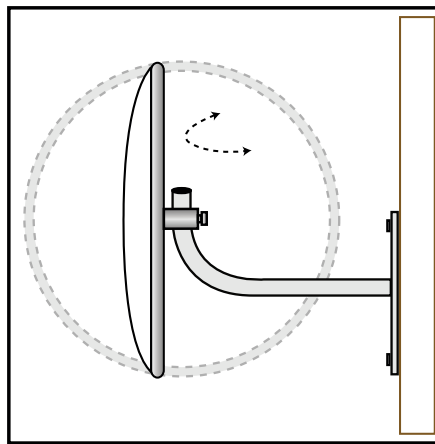

OUTDOOR MIRROR WITH J-BRACKET INSTALLATION GUIDE

1. Decide the appropriate place to site the mirror to give maximum vision.
2. Fix J-Bracket to wall or ceiling using suitable mounting hardware (ie: screws, bolts). Allowing enough room to slide the mirror on to the J-Bracket.
3. Unscrew the adaptor from the J-Bracket. Thread the adaptor into the back of the mirror.
4. Peel protective film off around the immediate edge of the mirror.
5. Slide the adaptor and mirror over the J-Bracket and adjust mirror to the desired position.
Note: For outdoor installation - make sure the ventilation hole is on the bottom of the mirror to drain any moisture.
6. Tighten the locking bolt on the adaptor securely.
7. When the mirror is securely in position, totally remove the protective film from the mirror.

CONVEX MIRROR SHOP

Victoria
Australia

contactus@convexmirror.com.au
www.convexmirror.com.au

1800-802-506

POLE ACCESSORY PACK INSTALLATION GUIDE

- 300mm, 450mm and 600mm Mirror Size:** Hold the U-Bolts around the pole. Thread the U-Bolts **around** the J-Bracket and through the U-Bolt Flat plate.

800mm - 1000mm Mirror Size: Hold the U-Bolts around the pole. Thread the U-Bolts **through one side** of the J-Bracket and through the U-Bolt Flat plate.
- Thread the washers and nuts onto the U-Bolt and tighten.
- Unscrew the adaptor from the J-Bracket. Thread the adaptor into the back of the mirror.
- Peel protective film off around the immediate edge of the mirror.
- Slide the adaptor and mirror over the J-Bracket and adjust the mirror to the desired position. **Note:** make sure the vent hole is at the bottom of the mirror to drain any moisture.
- Tighten the locking bolt on the adaptor securely.
- When the mirror is securely in position, totally remove the protective film from the mirror. (**Note:** U-Bolt Kits are not supplied with this model. Purchase separately.)