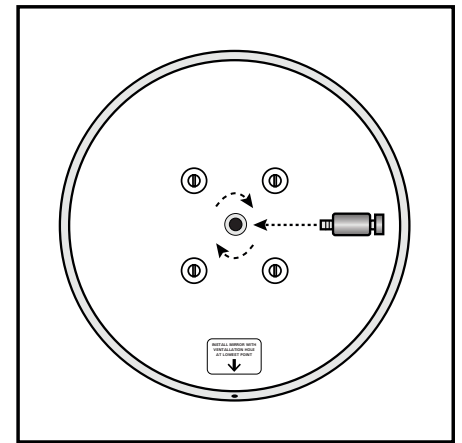

OUTDOOR MIRROR WITH J-BRACKET INSTALLATION GUIDE

1. Decide the appropriate place to site the mirror to give maximum vision.
2. Fix J-Bracket to wall or ceiling using suitable mounting hardware (ie: screws, bolts). Allowing enough room to slide the mirror on to the J-Bracket.
3. Unscrew the adaptor from the J-Bracket. Thread the adaptor into the back of the mirror.
4. Peel protective film off around the immediate edge of the mirror.
5. Slide the adaptor and mirror over the J-Bracket and adjust mirror to the desired position.
Note: For outdoor installation - make sure the ventilation hole is on the bottom of the mirror to drain any moisture.
6. Tighten the locking bolt on the adaptor securely.
7. When the mirror is securely in position, totally remove the protective film from the mirror.

CONVEX MIRROR SHOP

Victoria
Australia

contactus@convexmirror.com.au
www.convexmirror.com.au

1800-802-506

POLE ACCESSORY PACK INSTALLATION GUIDE

- 300mm, 450mm and 600mm Mirror Size:** Hold the U-Bolts around the pole. Thread the U-Bolts **around** the J-Bracket and through the U-Bolt Flat plate.

800mm - 1000mm Mirror Size: Hold the U-Bolts around the pole. Thread the U-Bolts **through one side** of the J-Bracket and through the U-Bolt Flat plate.
- Thread the washers and nuts onto the U-Bolt and tighten.
- Unscrew the adaptor from the J-Bracket. Thread the adaptor into the back of the mirror.
- Peel protective film off around the immediate edge of the mirror.
- Slide the adaptor and mirror over the J-Bracket and adjust the mirror to the desired position. **Note:** make sure the vent hole is at the bottom of the mirror to drain any moisture.
- Tighten the locking bolt on the adaptor securely.
- When the mirror is securely in position, totally remove the protective film from the mirror. (**Note:** U-Bolt Kits are not supplied with this model. Purchase separately.)